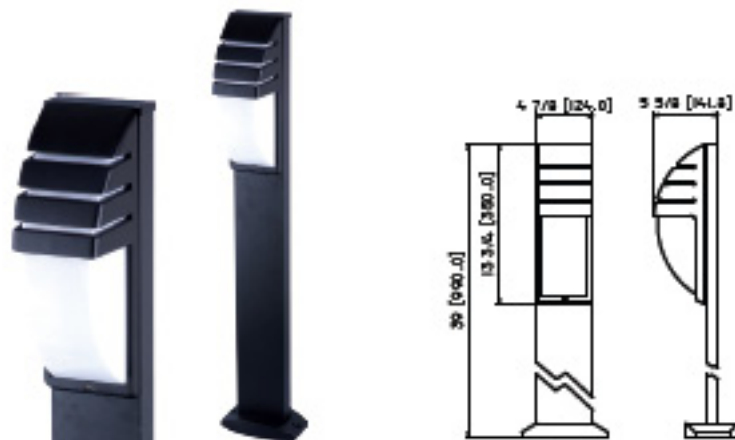

Ballast: 120V & Universal Voltage (120-277)

Certification: UL, cUL Listed

Order Code	Model	Color	Diffuser	Lamp
BOL100	3-5001	Black	Opal PC	26W Quad
BOL200	3-5011	Black	Opal PC	26W Quad
BOL300	3-5021	Black	Opal PC	26W Quad

Available with universal voltage Ballast.

Model 3-5001

Oder # BOL100/120

Dimensions

Height - 39 3/8"

Diameter - 6.5"

Model 3-5021

Oder # BOL200/120

Dimensions

Height - 39"

Width - 5 5/8"

Model 3-5011

Oder # BOL300/120

Dimensions

Height - 40"

Diameter - 8.125"