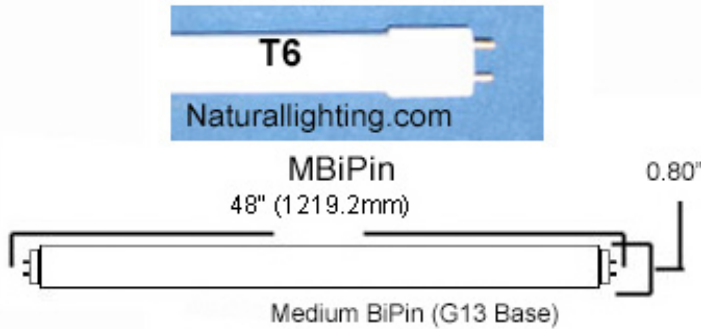

T5 Fluorescent Lamps 21 watt to 54 watt. New low profile (5/8" diameter, mini bipin - G5) light source, versatile slim design for better luminaire optics, and wider variety of applications. Energy efficient, high lumen per watt, out performs T8 systems. Wide range of color temperatures 3000K, 3500K, 4000K, 5000K, 6500K, and our exclusive 5500K, 91 CRI Full Spectrum. Long life – 20,000 average hours, prevents build up of discarded lamps, which means less waste. Use only with T5 program start ballasts with end of life protection.

T6 The Next Generation of T5 Lamps

Naturallighting.com 888.900.6830

T6 The Next Generation of T5 Lamps, Universal wattage. T5.5 lamps are direct replacements for standard T8 or T12 fixtures. No need to buy expensive T5 fixtures, or retrofit existing fixtures to use shorter T5 lamps. T6 have standard bipin (G13 base) connection, and are standard lengths (24", 36", and 48"). These lamps have thicker glass, which are more durable, and operate at slightly lower temperatures than standard T5 lamps. The T6 lamps will operate with T8 electronic ballast, and T5, 54 watt ballasts. The T6 provide 10% to 40% more light output than standard T8 lamps. Use only T8 or T5 program start/end of life protection.