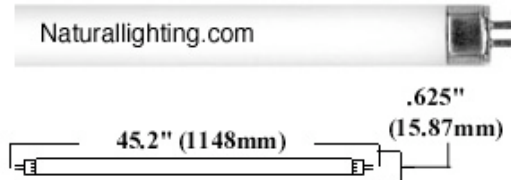

T5 Fluorescent Lamps 21 watt to 54 watt. New low profile (5/8" diameter, mini bipin - G5) light source, versatile slim design for better luminaire optics, and wider variety of applications. Energy efficient, high lumen per watt, out performs T8 systems. Wide range of color temperatures 3000K, 3500K, 4000K, 5000K, 6500K, and our exclusive 5500K, 91 CRI Full Spectrum. Long life – 20,000 average hours, prevents build up of discarded lamps, which means less waste. Use only with T5 program start ballasts with end of life protection.

Aquarium - Currently we have 5000K, and 6500K (54 watt), for our Exclusive Full Spectrum 5500K, 91 CRI for Fresh Water.

Description	Item No.	Watts	Lumen	Color Temp	CRI	Case Qty
T5, 21w, 34", 3500K, Warm White	200500	21	2100	3500	85	25
T5, 21w, 34", 4000K, Cool White	200501	21	2100	4000	85	25
T5, 21w, 34", 5000K, Natural Light	200503	21	2100	5000	85	25
T5, 24w, 22", 3500K, Warm White	200504	24	1850	3500	85	25
T5, 24w, 22", 4000K, Cool White	200505	24	1850	4000	85	25
T5, 24w, 22", 5000K, Natural Light	200505	24	1850	5000	85	25
T5, 28w, 46", 3500K, Warm White	200506	28	2700	3500	85	25
T5, 28w, 46", 4000K, Cool White	200507	28	2700	4000	85	25
T5, 28w, 46", 5000K, Natural Light	200508	28	2700	5000	85	25
T5, 28w, 46", 5500K, Full Spectrum	200509	28	2650	5500	91	25
T5, 39w, 46", 4000K, Cool White	200510	39	3300	4000	85	25
T5, 39w, 46", 5000K, Full Spectrum	200511	39	3300	5000	85	25
T5, 54w, 46", 3000K, Warm White	200512	54	5000	3000	85	25
T5, 54w, 46", 3500K, Warm White	200513	54	5000	3000	85	25
T5, 54w, 46", 4000K, Cool White	200514	54	5000	4000	85	25
T5, 54w, 46", 5000K, Natural Light	200515	54	5000	5000	85	25
T5, 54w, 46", 5500K, Full Spectrum	200516	54	4700	5500	91	25
T5, 54w, 46", 6500K, Day Light	200517	54	5000	6500	85	25