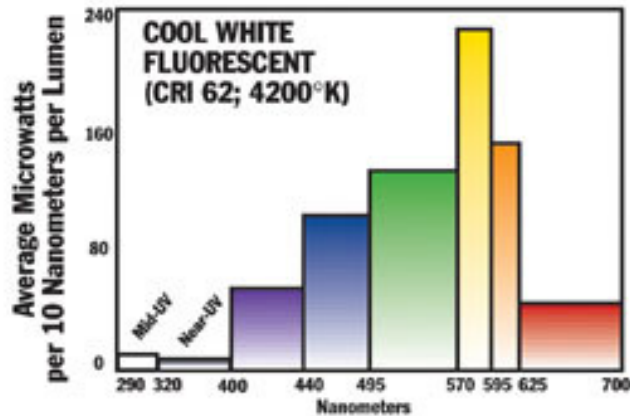

Natural Lighting
www.naturallighting.com

Telephone 281-486-9583 Toll Free 888-900-6830
Fax 281-486-0352

On this hundred-point scale, Duro-Test's Vita-Lite full-spectrum fluorescent ranks 91 while standard fluorescent bulbs peak in the upper sixties. No other fluorescent bulb on the market can even come close to Vita-Lite.

It's simple really. Part of your job is to accurately decipher colors. Our job is to make lighting systems that allow you to do this. We just happen to do our job better

than anyone else.

Now Available! - Receive the benefits of full-spectrum Vita-Lite throughout your office with new Spiralux compact fluorescent. True full-spectrum fluorescent lighting that screws into a standard incandescent socket!

Buy the Best – Buy Vita-Lite.