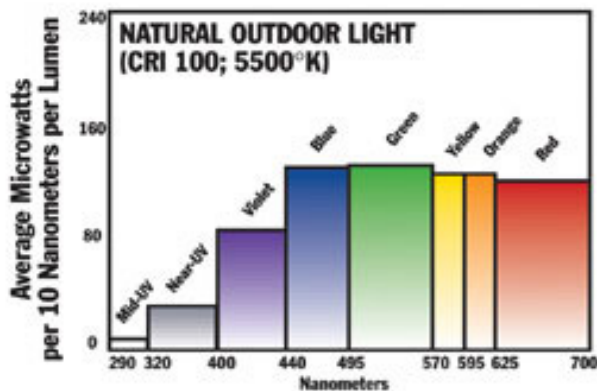

Duro-Test provides a kind of insurance for this problem. We make light bulbs that replicate Twelve O'clock Noon sunlight almost perfectly. A color rendering index measures how accurately the human eye can perceive colors with a given light source.