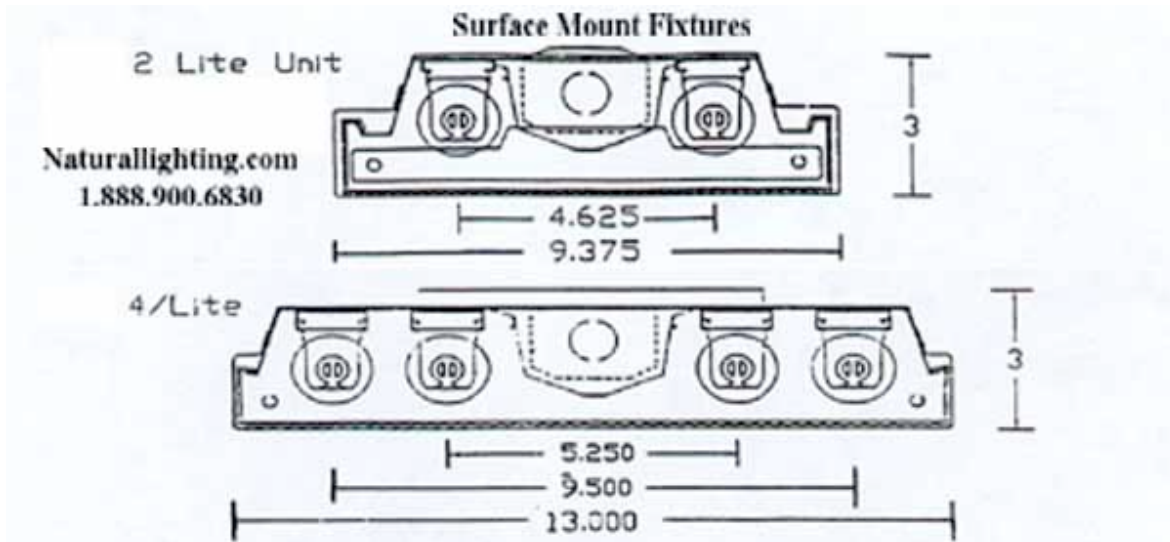

Item No. PLSF255 \$75.00

PLSF455 – Four Lamp Surface mount Twin tube fixture. Electronic ballast, Low profile – 3.5".

Item No. PLSF455 \$150

FIXTURES (Cont.)

Surface Mount or Hang – 24”, 48”, two bulb or four bulb (electronic ballasts) (Also available in T6 High output)