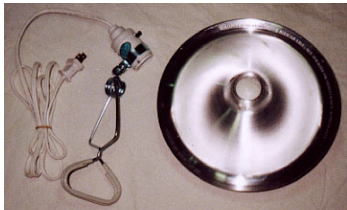

T6 – High Output *

HF24T6 - \$125.00 24”
HF36T6 - \$150.00 36”
HF48T6 - \$175.00 48”

PL Twin Tube – High Output

HFPL255 - \$135.00 24” (2 - PL 55 watt twin tube)
HFPL296 - \$175.00 36” (2 - PL 96 watt twin tube)
HFPL455 - \$195.00 48” (4 - PL 55 watt twin tube)

Clamp On Fixture

Use with Spiralux Vita-Lite, or any type of fluorescent or incandescent bulb, 6’ cord, can be used with or without reflector. Reflector not required when using Vita-Lite Spiralux (DT-1171LN with Reflector)