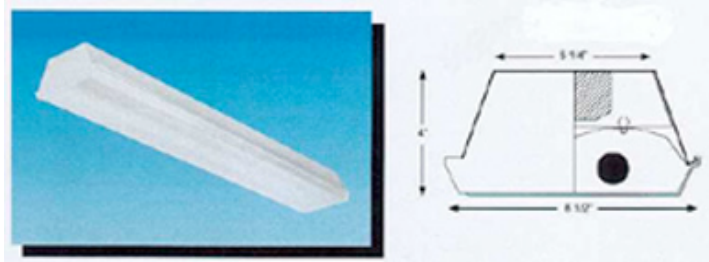

FIXTURES (Cont.)

Hood – Ceiling Mount or Hanging – 24”, 36” or 48” (Width – 10”, Height 6”)

2 bulbs, Electronic Ballast (5 yr. Warranty), includes Miro-4 polished aluminum reflector
Plug in cord (Do not use lens cover for pets and plants), Optional Wire Guard

T8, T10, T12

HF24E - $100.00 24”
HF36E - $125.00 36”
HF48E - $150.00 48”

T6 – High Output *

HF24T6 - $125.00 24”
HF36T6 - $150.00 36”
HF48T6 - $175.00 48”