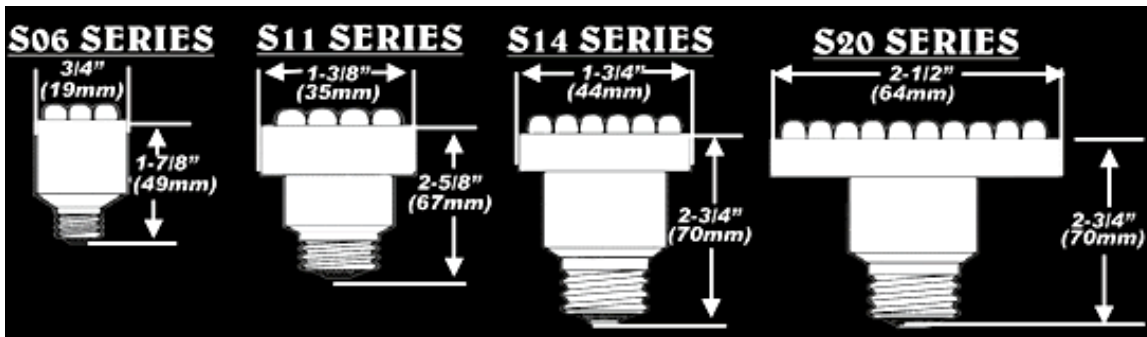

S06 Series S11 Series S14 Series S20 Series

Product Number	Base	LED Color	# of LED's	Power (Watts)	Brightness
<u>S06 SERIES</u>					
S06-03R-RT	E 12	Red	3	1	2700
S06-03Y-RT	E 12	Yellow	3	1	3900
S06-03G-RT	E 12	Green	3	1	10560
S06-03B-RT	E 12	Blue	3	1	3120
S06-03W-RT	E 12	White	3	1	3120
<u>S11 SERIES</u>					
S11-05R-RT	E 17	Red	5	4	4500
S11-05Y-RT	E 17	Yellow	5	4	6500
S11-05G-RT	E 17	Green	5	4	17600
S11-05B-RT	E 17	Blue	5	4	5200
S11-05W-RT	E 17	White	5	4	5200
S11-11R-RT	E 17	Red	11	4	9900
S11-11Y-RT	E 17	Yellow	11	4	14300
S11-11G-RT	E 17	Green	11	4	38720
S11-11B-RT	E 17	Blue	11	4	11440
S11-11W-RT	E 17	White	11	4	11440
<u>S14 SERIES</u>					
S14-11R-RC	E 26	Red (w/cover)	11	4	9900
S14-11Y-RC	E 26	Yellow (w/cover)	11	4	14300
S14-11G-RC	E 26	Green (w/cover)	11	4	38720
S14-11R-RT	E 26	Red	11	4	9900
S14-11Y-RT	E 26	Yellow	11	4	14300
S14-11G-RT	E 26	Green	11	4	38720
S14-11B-RT	E 26	Blue	11	4	11440
S14-11W-RT	E 26	White	11	4	11440
S14-16R-RC	E 26	Red (w/cover)	16	4	14400
S14-16Y-RC	E 26	Yellow (w/cover)	16	4	20800
S14-16G-RC	E 26	Green (w/cover)	16	4	35200
S14-16R-RT	E 26	Red	16	4	14400
S14-16Y-RT	E 26	Yellow	16	4	20800
S14-16G-RT	E 26	Green	16	4	35200
S14-16B-RT	E 26	Blue	16	4	10400
S14-16W-RT	E 26	White	16	4	10400
S14-22R-RC	E 26	Red (w/cover)	22	4	19800
S14-22Y-RC	E 26	Yellow (w/cover)	22	4	28600
S14-22G-RC	E 26	Green (w/cover)	22	4	48400
S14-22R-RT	E 26	Red	22	4	19800
S14-22Y-RT	E 26	Yellow	22	4	28600
<u>S20 SERIES</u>					
S20-20R-RT	E 26	Red	20	4	18000
S20-20Y-RT	E 26	Yellow	20	4	26000
S20-20G-RT	E 26	Green	20	4	44000
S20-20B-RT	E 26	Blue	20	4	13000
S20-20W-RT	E 26	White	20	4	13000
S20-40R-RT	E 26	Red	40	4	18000
S20-40Y-RT	E 26	Yellow	40	4	26000
S20-40G-RT	E 26	Green	40	4	88000
S20-40B-RT	E 26	Blue	40	4	26000
S20-40W-RT	E 26	White	40	4	26000